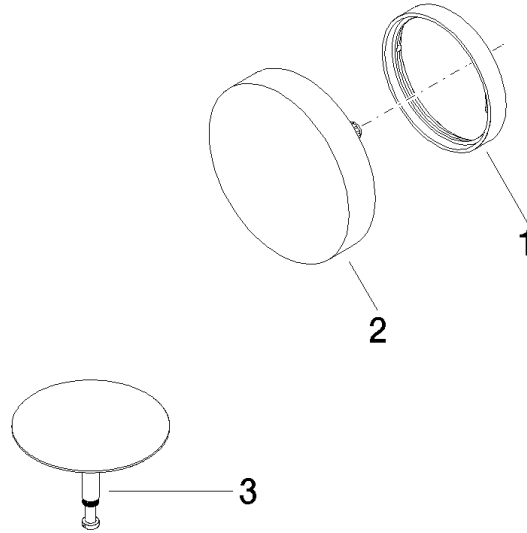

Pop-up waste and overflow - Chrome

IMO

36 243 970

- drain Ø 52mm
- Also suitable for king-size baths.**

Also suitable for king-size baths.

Fits: IMO, LULU, MADISON, MEM, TARA, CL.1, LISSÉ, VAIA, META, CYO

	Chrome	36 243 970-00
	Brushed Platinum	36 243 970-06
	Platinum	36 243 970-08
	Durabrand (23kt Gold)	36 243 970-09
	Dark Chrome	36 243 970-19
	Light Gold	36 243 970-26
	Brushed Light Gold	36 243 970-27
	Brushed Durabrand (23kt Gold)	36 243 970-28
	Matte Black	36 243 970-33
	Brushed Bronze	36 243 970-42
	Brushed Champagne (22kt Gold)	36 243 970-46
	Champagne (22kt Gold)	36 243 970-47
	Brushed Chrome	36 243 970-93
	Brushed Dark Platinum	36 243 970-99

Required miscellaneous

- Pop-up waste and overflow -** 35 227 970 90
- bowden cable length 725 mm

36 243 970

mm [inches]

36 243 970

Spare parts list

No.	Item Number	Name	Quantity used	Delivery time
1	09 11 01 123-00	cover	1	10
2	90 20 97 061 00-00	handle	1	10
3	04 31 20 031 48-00	plug	1	10