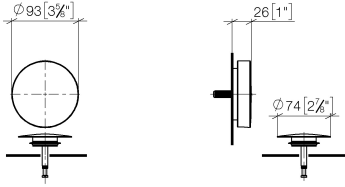

Pop-up waste and overflow - Chrome

IMO

36 243 970

- drain Ø 52mm
- Also suitable for king-size baths.**

Also suitable for king-size baths.

Fits: IMO, LULU, MADISON, MEM, TARA, CL.1, LISSÉ, VAIA, META, CYO

	Chrome	36 243 970-00
	Brushed Platinum	36 243 970-06
	Platinum	36 243 970-08
	Durabrand (23kt Gold)	36 243 970-09
	Dark Chrome	36 243 970-19
	Light Gold	36 243 970-26
	Brushed Light Gold	36 243 970-27
	Brushed Durabrand (23kt Gold)	36 243 970-28
	Matte Black	36 243 970-33
	Brushed Bronze	36 243 970-42
	Brushed Champagne (22kt Gold)	36 243 970-46
	Champagne (22kt Gold)	36 243 970-47
	Brushed Chrome	36 243 970-93
	Brushed Dark Platinum	36 243 970-99

Required miscellaneous

- Pop-up waste and overflow -** 35 227 970 90
- bowden cable length 725 mm

36 243 970

mm [inches]

36 243 970

Spare parts list

No.	Item Number	Name	Quantity used	Delivery time
1	09 11 01 123-00	cover	1	10
2	90 20 97 061 00-00	handle	1	10
3	04 31 20 031 48-00	plug	1	10